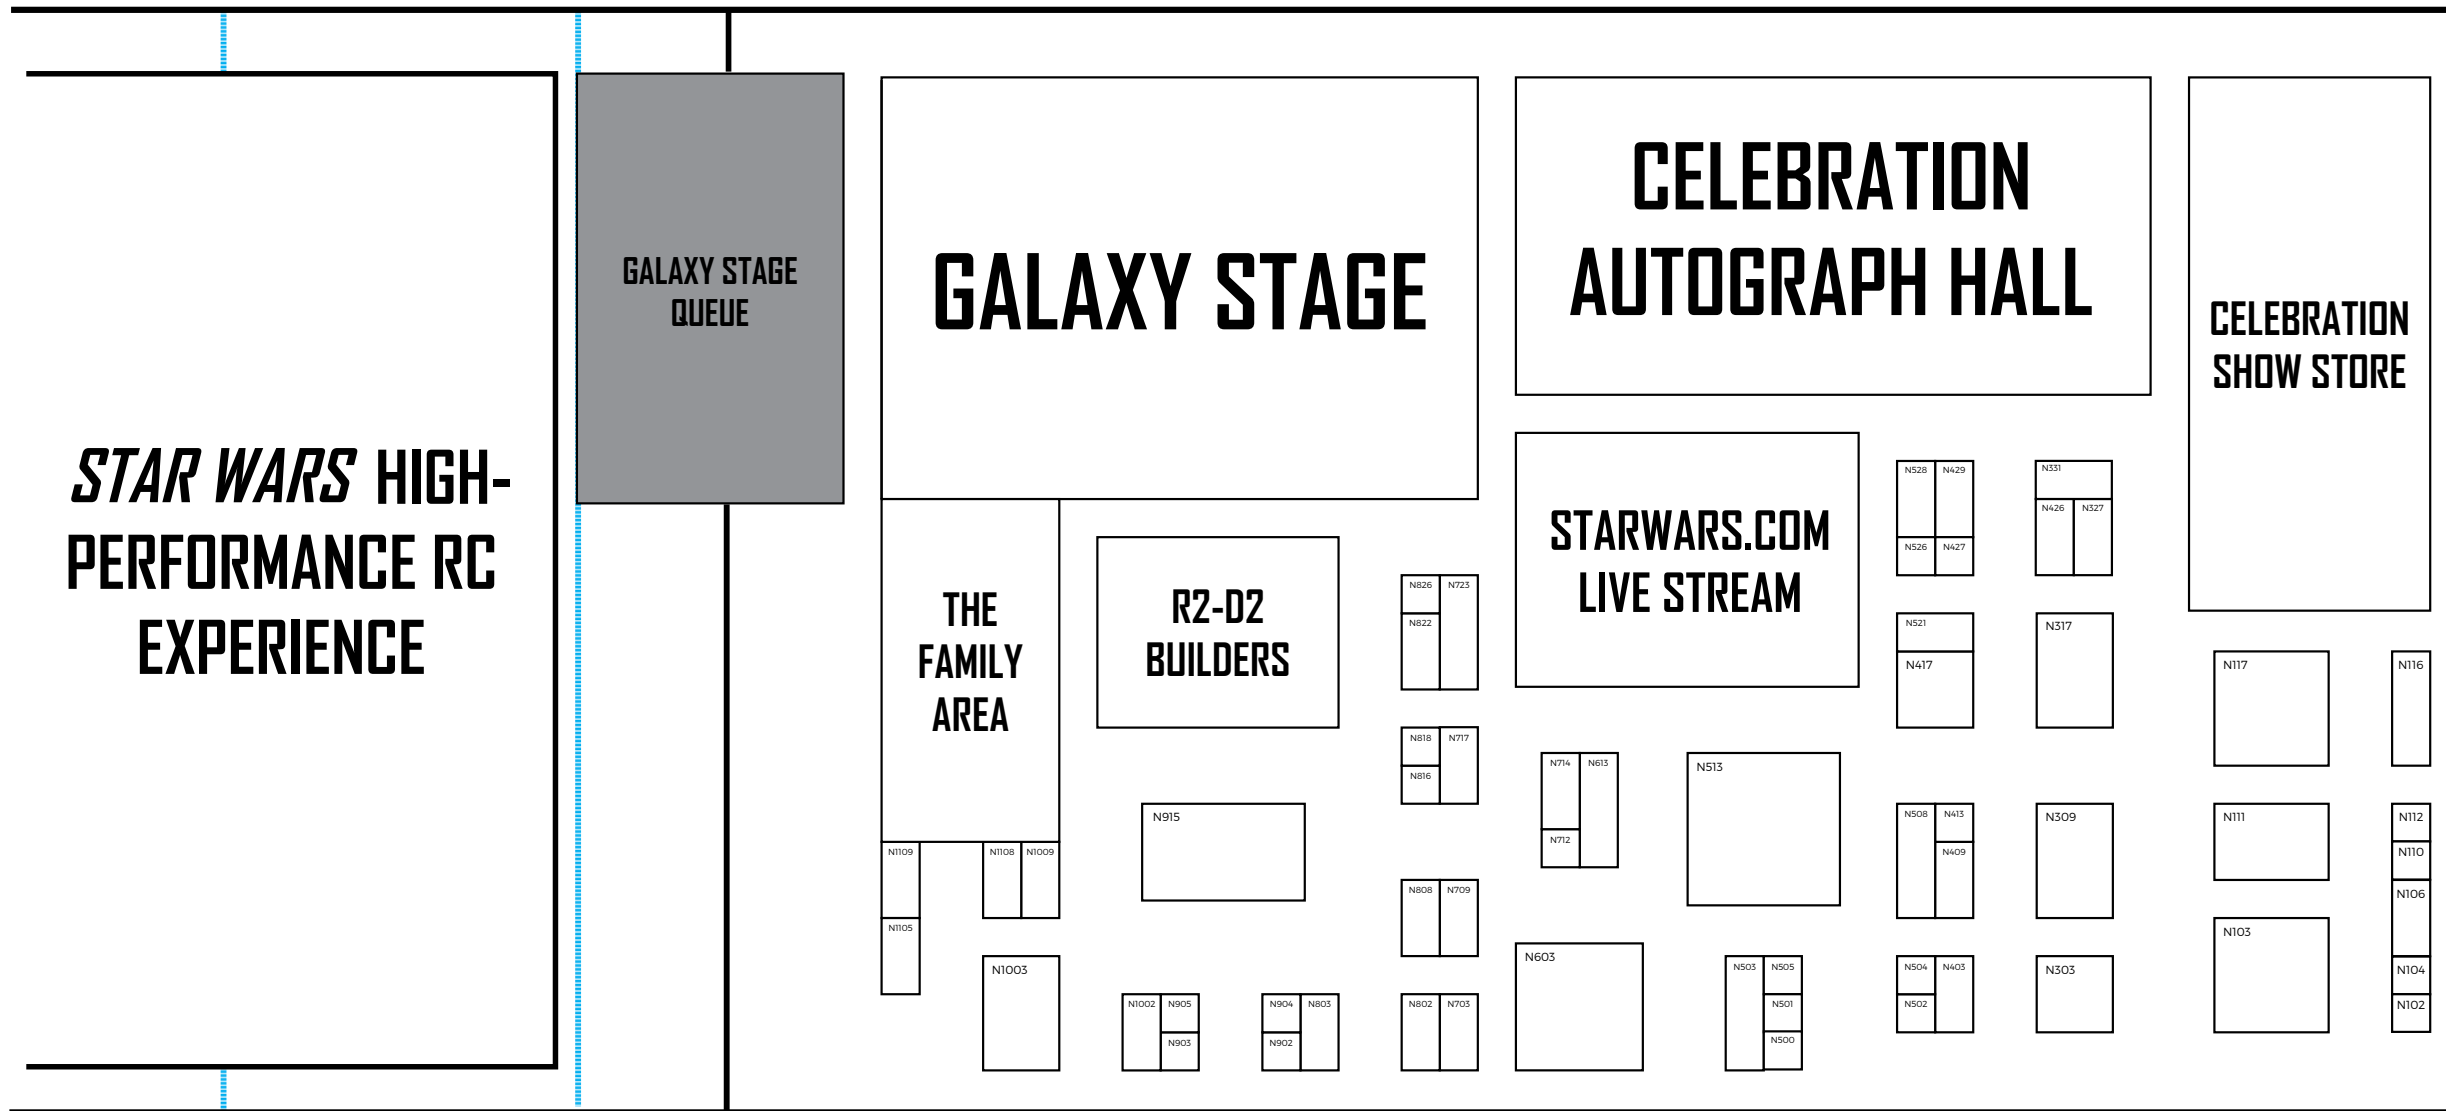

LEVEL 1 - NORTH

N8

N9

N10

N11