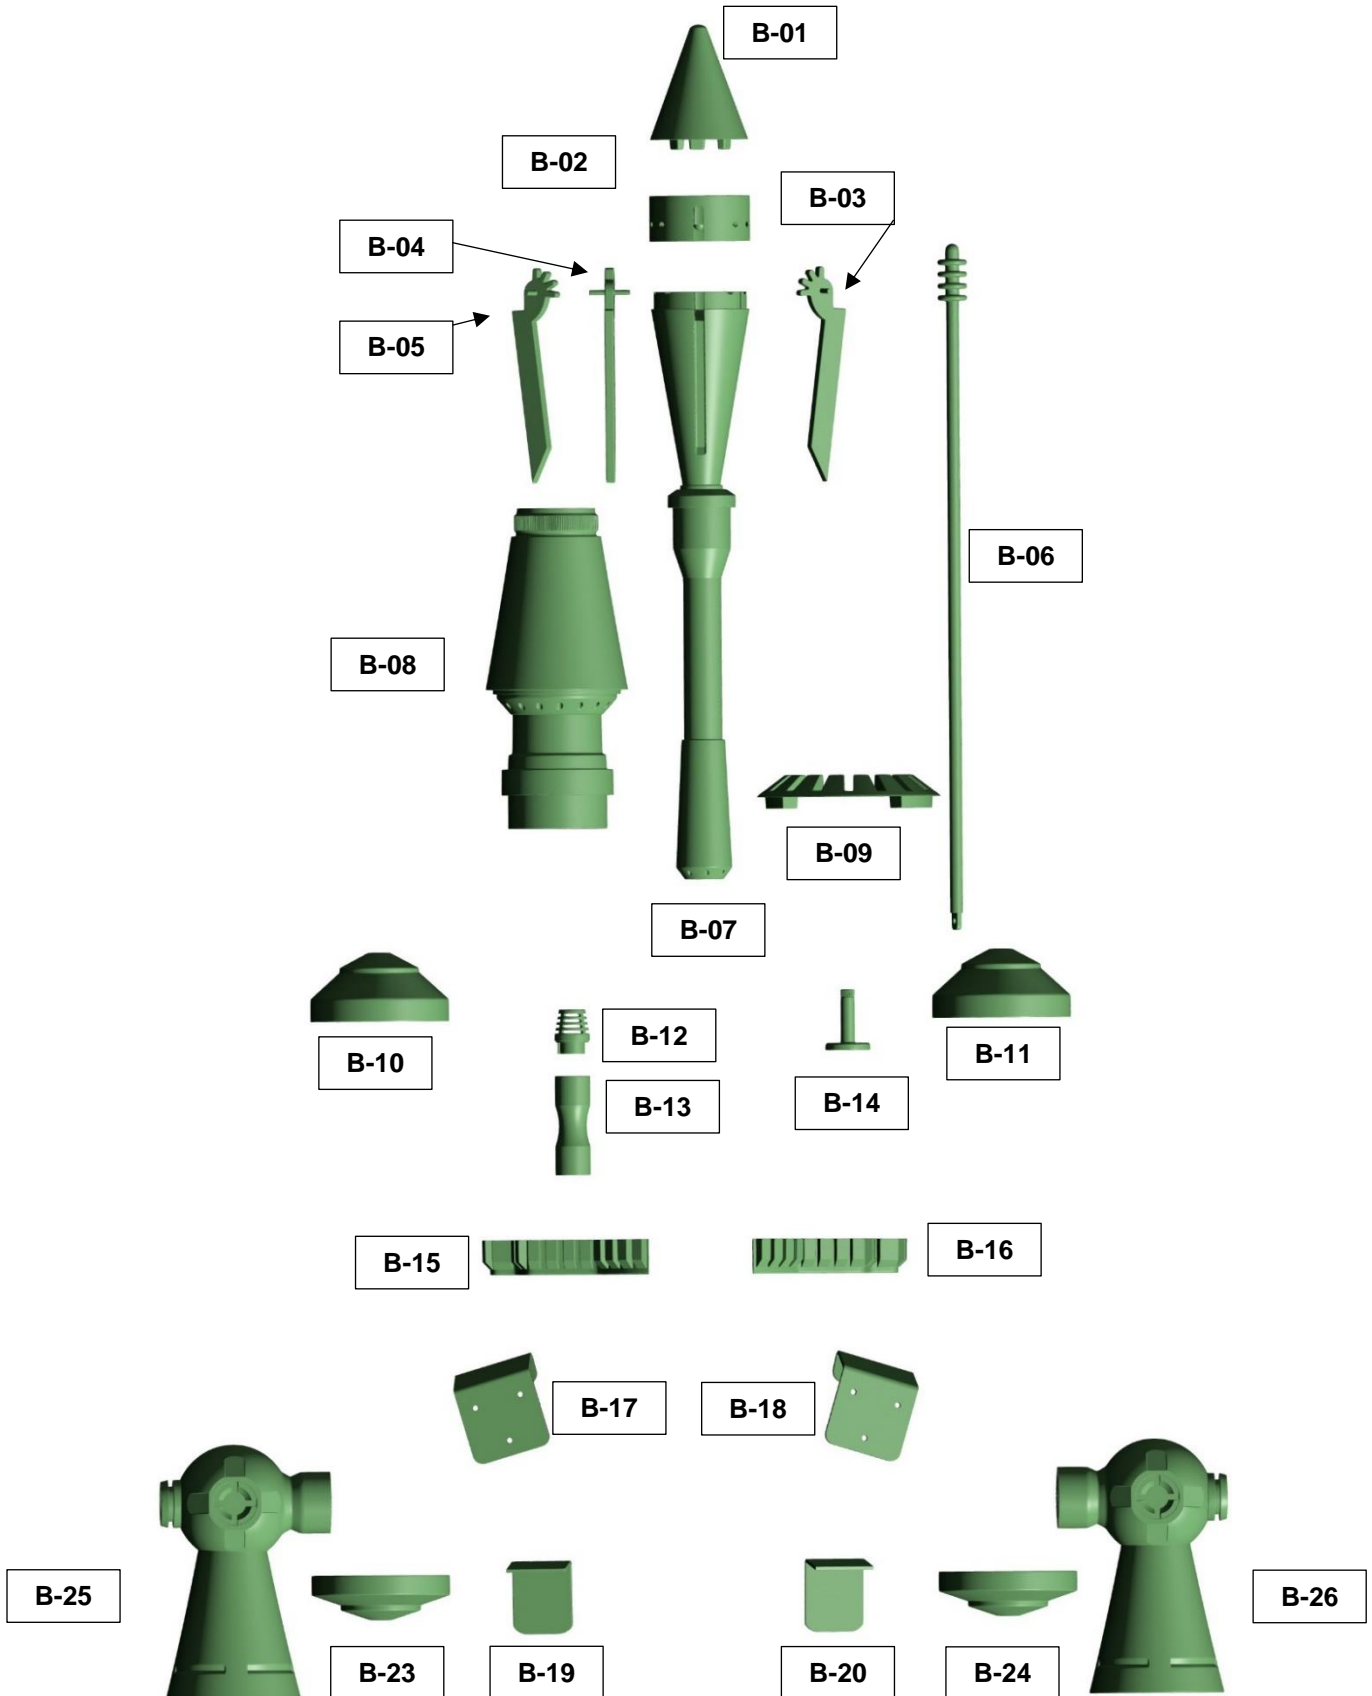

Denuo Novo

BOBA / JANGO FETT ROCKET PACK KIT

BOBA FETT PARTS (GREEN)