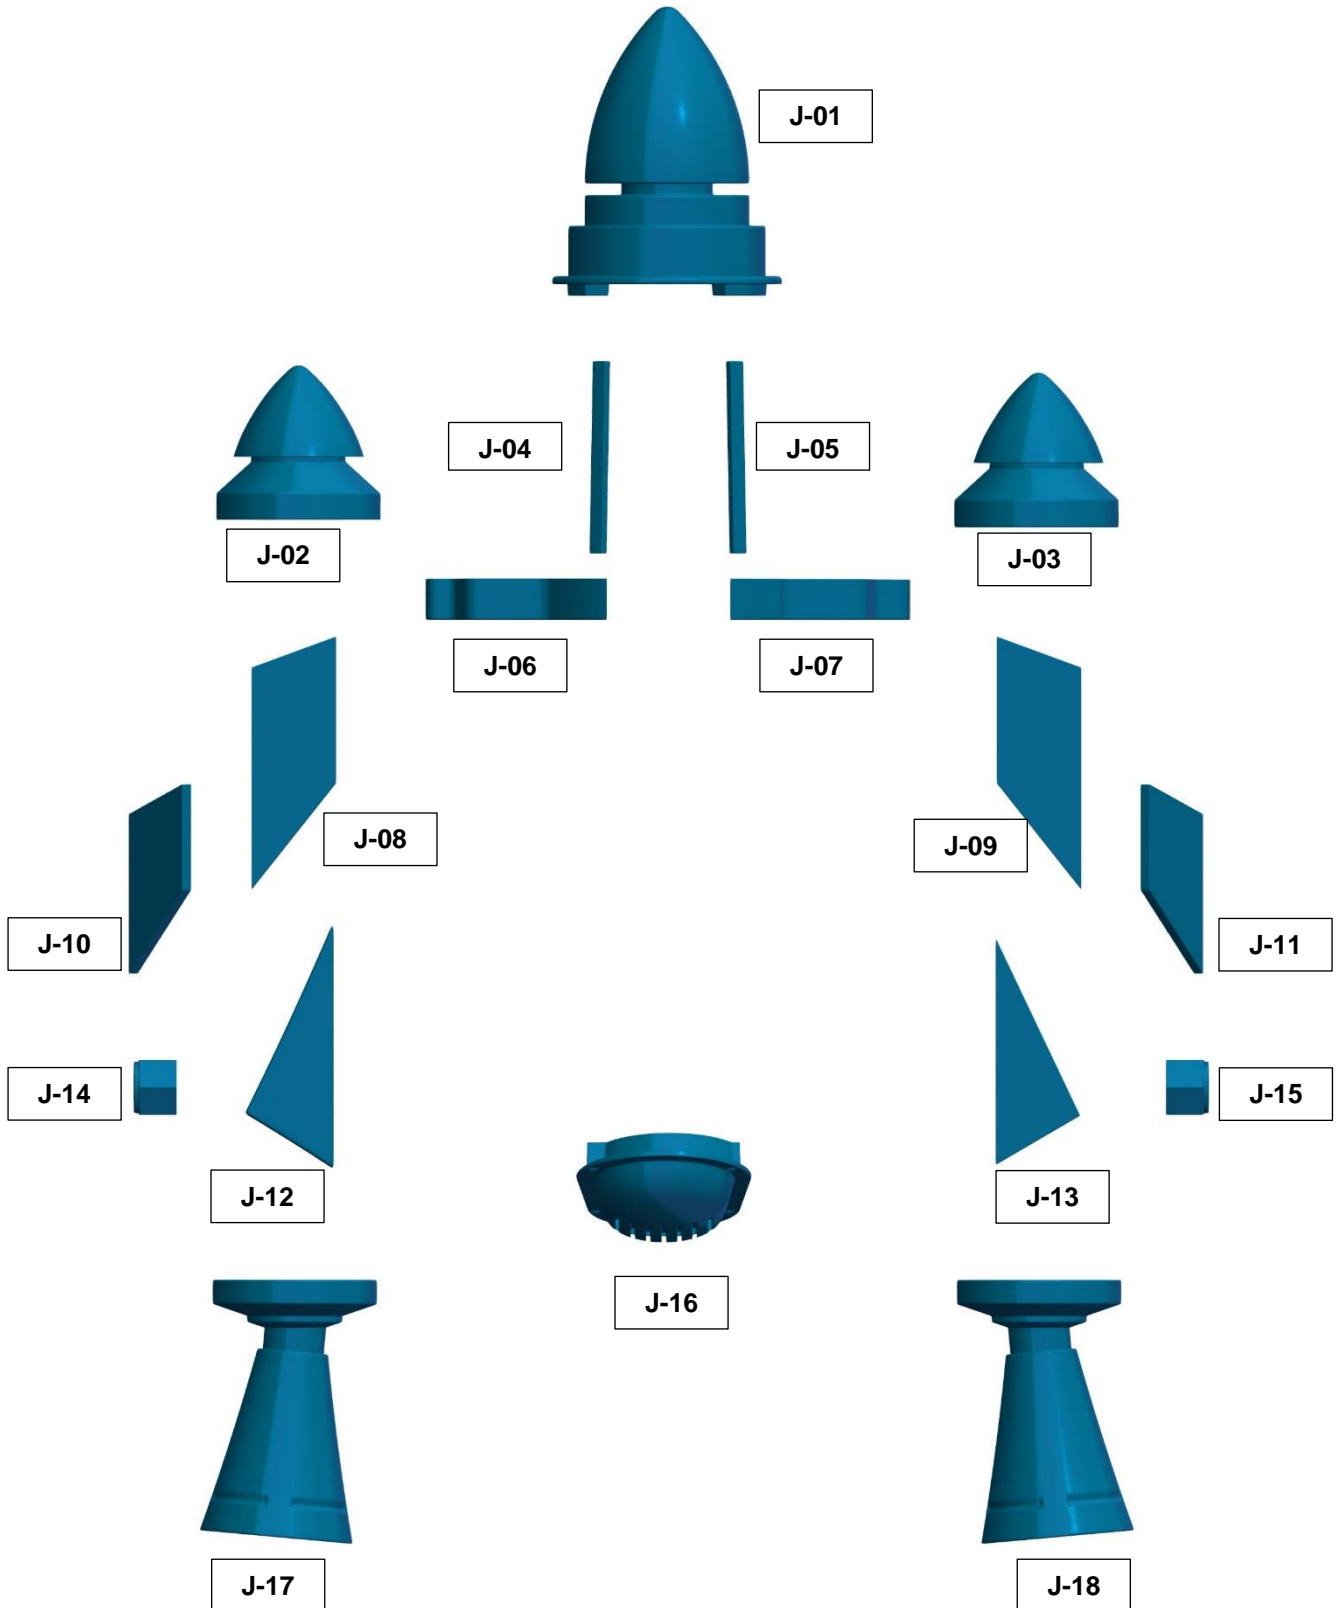

Denuo Novo

BOBA / JANGO FETT ROCKET PACK KIT

JANGO FETT PARTS (BLUE)