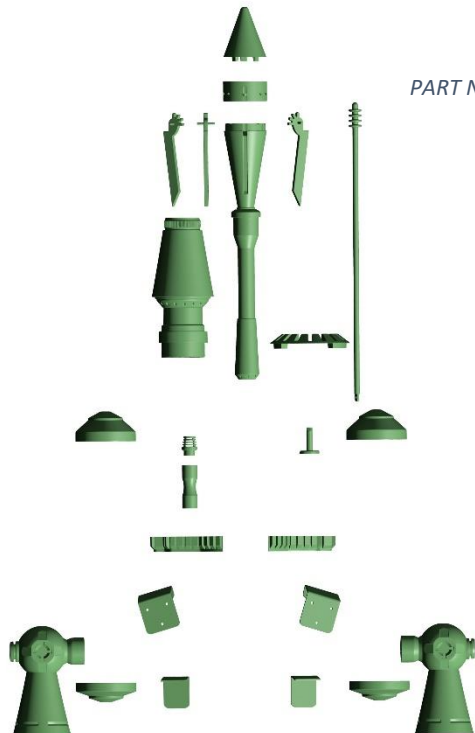

PART NUMBER DIAGRAM ON NEXT PAGE

Denuo Novo

BOBA / JANGO FETT ROCKET PACK KIT

JANGO FETT PARTS (BLUE)

Denuo Novo

BOBA / JANGO FETT ROCKET PACK KIT

BOBA FETT PARTS (GREEN)

Part Name	Part Number	Material Type
Boba-Fett_Rocket-Pack_Missile_Cone	B-01	Resin
Boba-Fett_Rocket-Pack_Missile_Head	B-02	Resin
Boba-Fett_Rocket-Pack_Missile_Wing_01	B-03	Resin Body / with Metal Pin
Boba-Fett_Rocket-Pack_Missile_Wing_02	B-04	Resin Body / with Metal Pin
Boba-Fett_Rocket-Pack_Missile_Wing_03	B-05	Resin Body / with Metal Pin
Boba-Fett_Rocket-Pack_Missile_Wing-Plunger-v2	B-06	Resin Top / with Metal Rod
Boba-Fett_Rocket-Pack_Missile_Main-Shaft	B-07	Resin
Boba-Fett_Rocket-Pack_Missile_Chimney	B-08	Resin
Boba-Fett_Rocket-Pack_Pack-Chimney-Cap	B-09	Resin
Boba-Fett_Rocket-Pack_Can_L_Top-Cap	B-10	Resin
Boba-Fett_Rocket-Pack_Can_R_Top-Cap	B-11	Resin
Boba-Fett_Rocket-Pack_Beacon_Top	B-12	Resin
Boba-Fett_Rocket-Pack_Beacon_Body	B-13	Resin
Boba-Fett_Rocket-Pack_Tuner_Knob	B-14	Resin
Boba-Fett_Rocket-Pack_Piano-Keys-L	B-15	Resin
Boba-Fett_Rocket-Pack_Piano-Keys-R	B-16	Resin
Boba-Fett_Rocket-Pack_Upper-Clip_L	B-17	SPRING STEEL
Boba-Fett_Rocket-Pack_Upper-Clip_R	B-18	SPRING STEEL
Boba-Fett_Rocket-Pack_Pack-Hip-Clip_L	B-19	SPRING STEEL
Boba-Fett_Rocket-Pack_Pack-Hip-Clip_R	B-20	SPRING STEEL
INTENTIONLLY BLANK	B-21	INTENTIONLLY BLANK
INTENTIONLLY BLANK	B-22	INTENTIONLLY BLANK
Boba-Fett_Rocket-Pack_Can_L_Bott-Cap	B-23	Resin
Boba-Fett_Rocket-Pack_Can_R_Bott-Cap	B-24	Resin
Boba-Fett_Rocket-Pack_Nozzle-L	B-25	Resin
Boba-Fett_Rocket-Pack_Nozzle-R	B-26	Resin