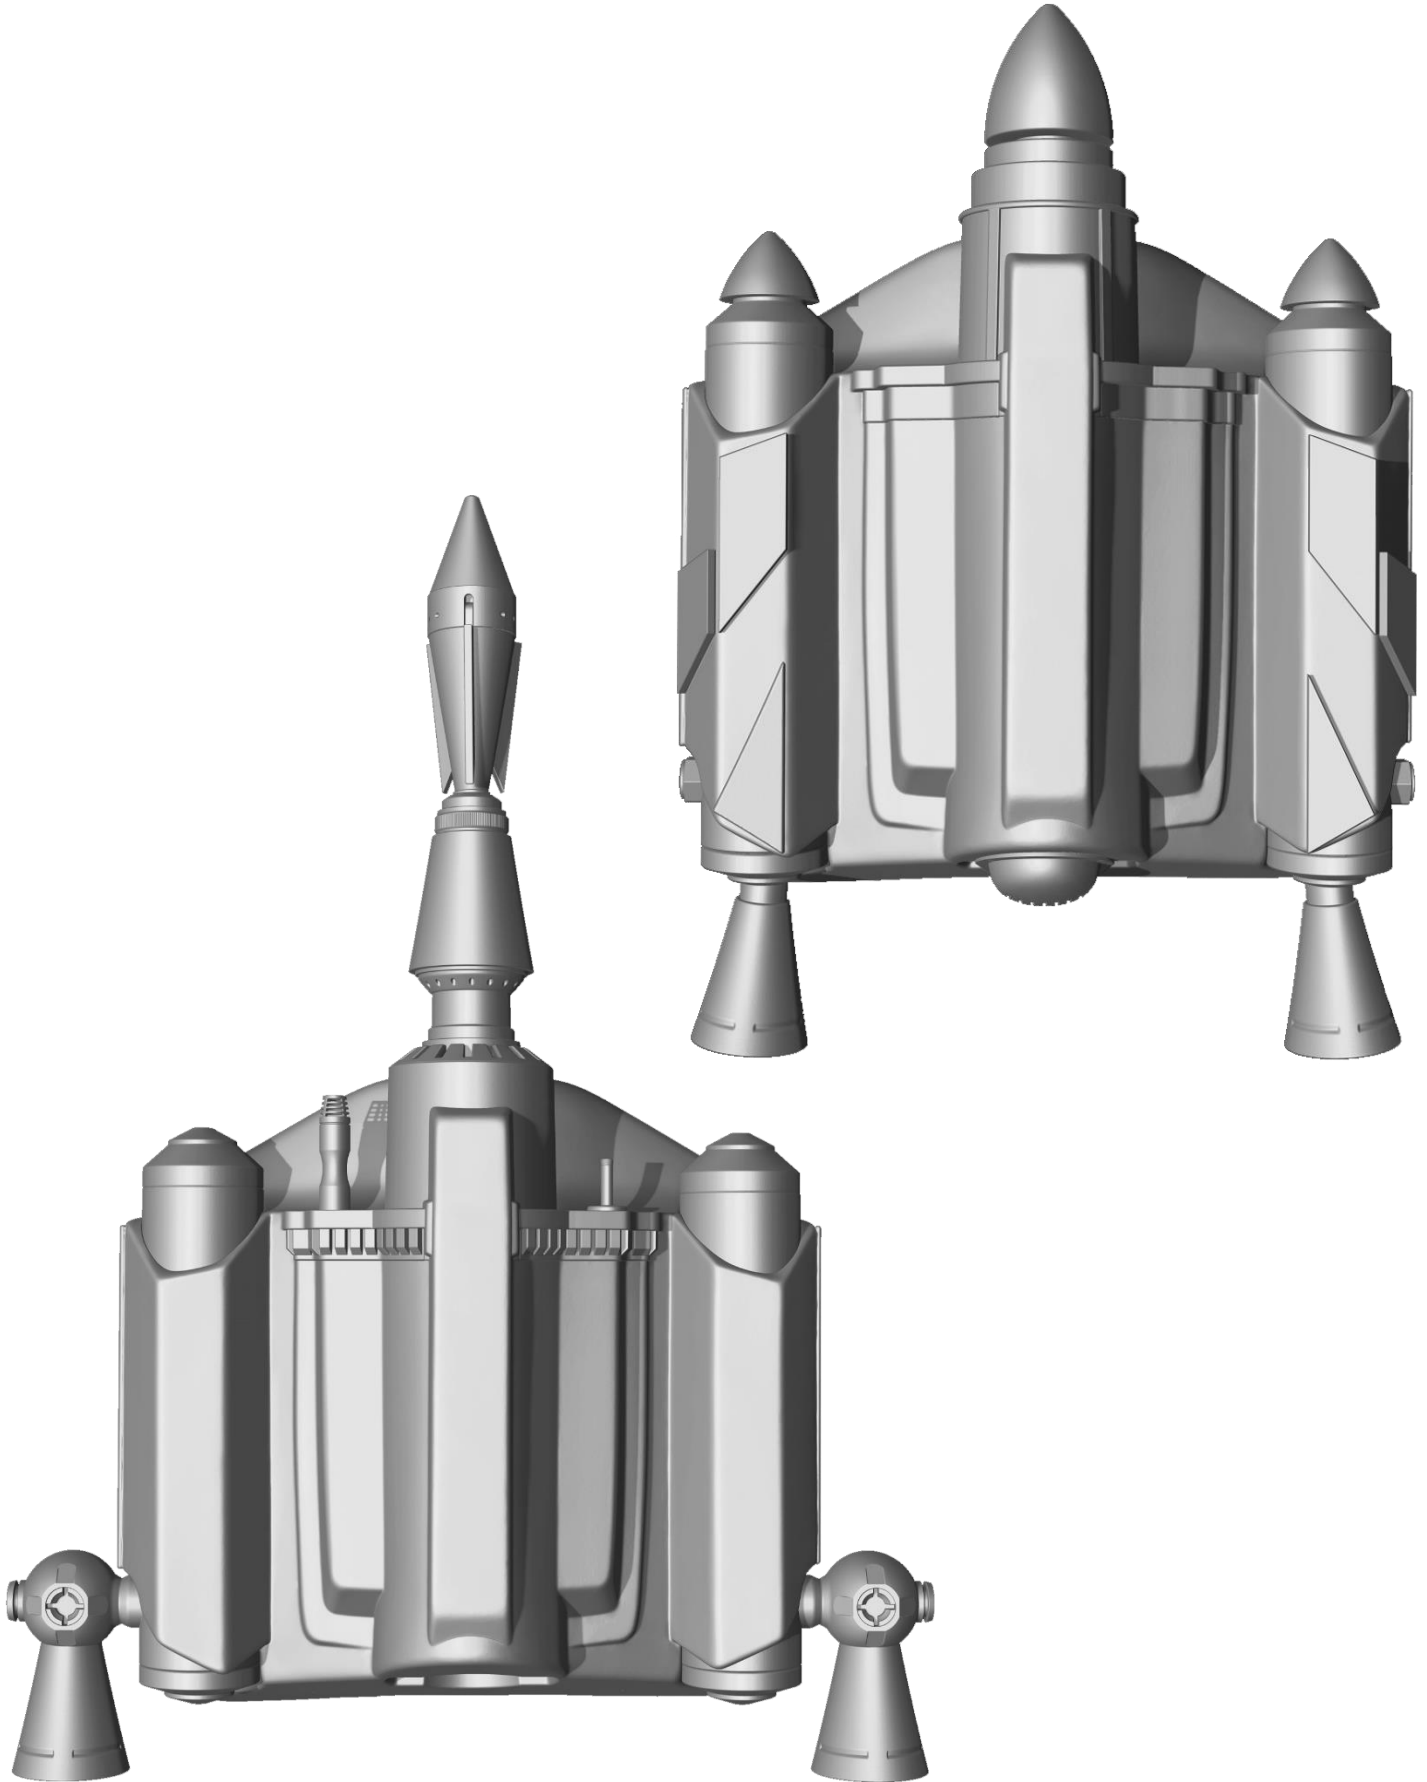

Denuo Novo

BOBA / JANGO FETT ROCKET PACK KIT

Denuo Novo

BOBA / JANGO FETT ROCKET PACK KIT

BASE PARTS (YELLOW)

Part Name	Part Number	Material Type
Rocket Pack Body	R-01	Fiber Glass
Rocket Pack Body Door	R-02	Fiber Glass
Rocket Pack Exhaust	R-03	Resin

R-01

R-03

R-02

Denuo Novo

BOBA / JANGO FETT ROCKET PACK KIT

JANGO FETT PARTS (BLUE)

Part Name	Part Number	Material Type
Jango-Rocket-Top	J-01	Resin
Jango-Thruster-Top-Left	J-02	Resin
Jango-Thruster-Top-Right	J-03	Resin
Jango-Rocket-Plate-Left	J-04	Resin
Jango-Rocket-Plate-Right	J-05	Resin
Jango-Piano-Panel-Left	J-06	Resin
Jango-Piano-Panel-Right	J-07	Resin
Jango-Thruster-Plate-Left-01	J-08	Resin
Jango-Thruster-Plate-Right-01	J-09	Resin
Jango-Thruster-Plate-Left-02	J-10	Resin
Jango-Thruster-Plate-Right-02	J-11	Resin
Jango-Thruster-Plate-Left-03	J-12	Resin
Jango-Thruster-Plate-Right-03	J-13	Resin
Jango-Thruster-Nut-Left	J-14	Resin
Jango-Thruster-Nut-Right	J-15	Resin
Jango-Vent-Bottom	J-16	Resin
Jango-Thruster-Left	J-17	Resin
Jango-Thruster-Right	J-18	Resin