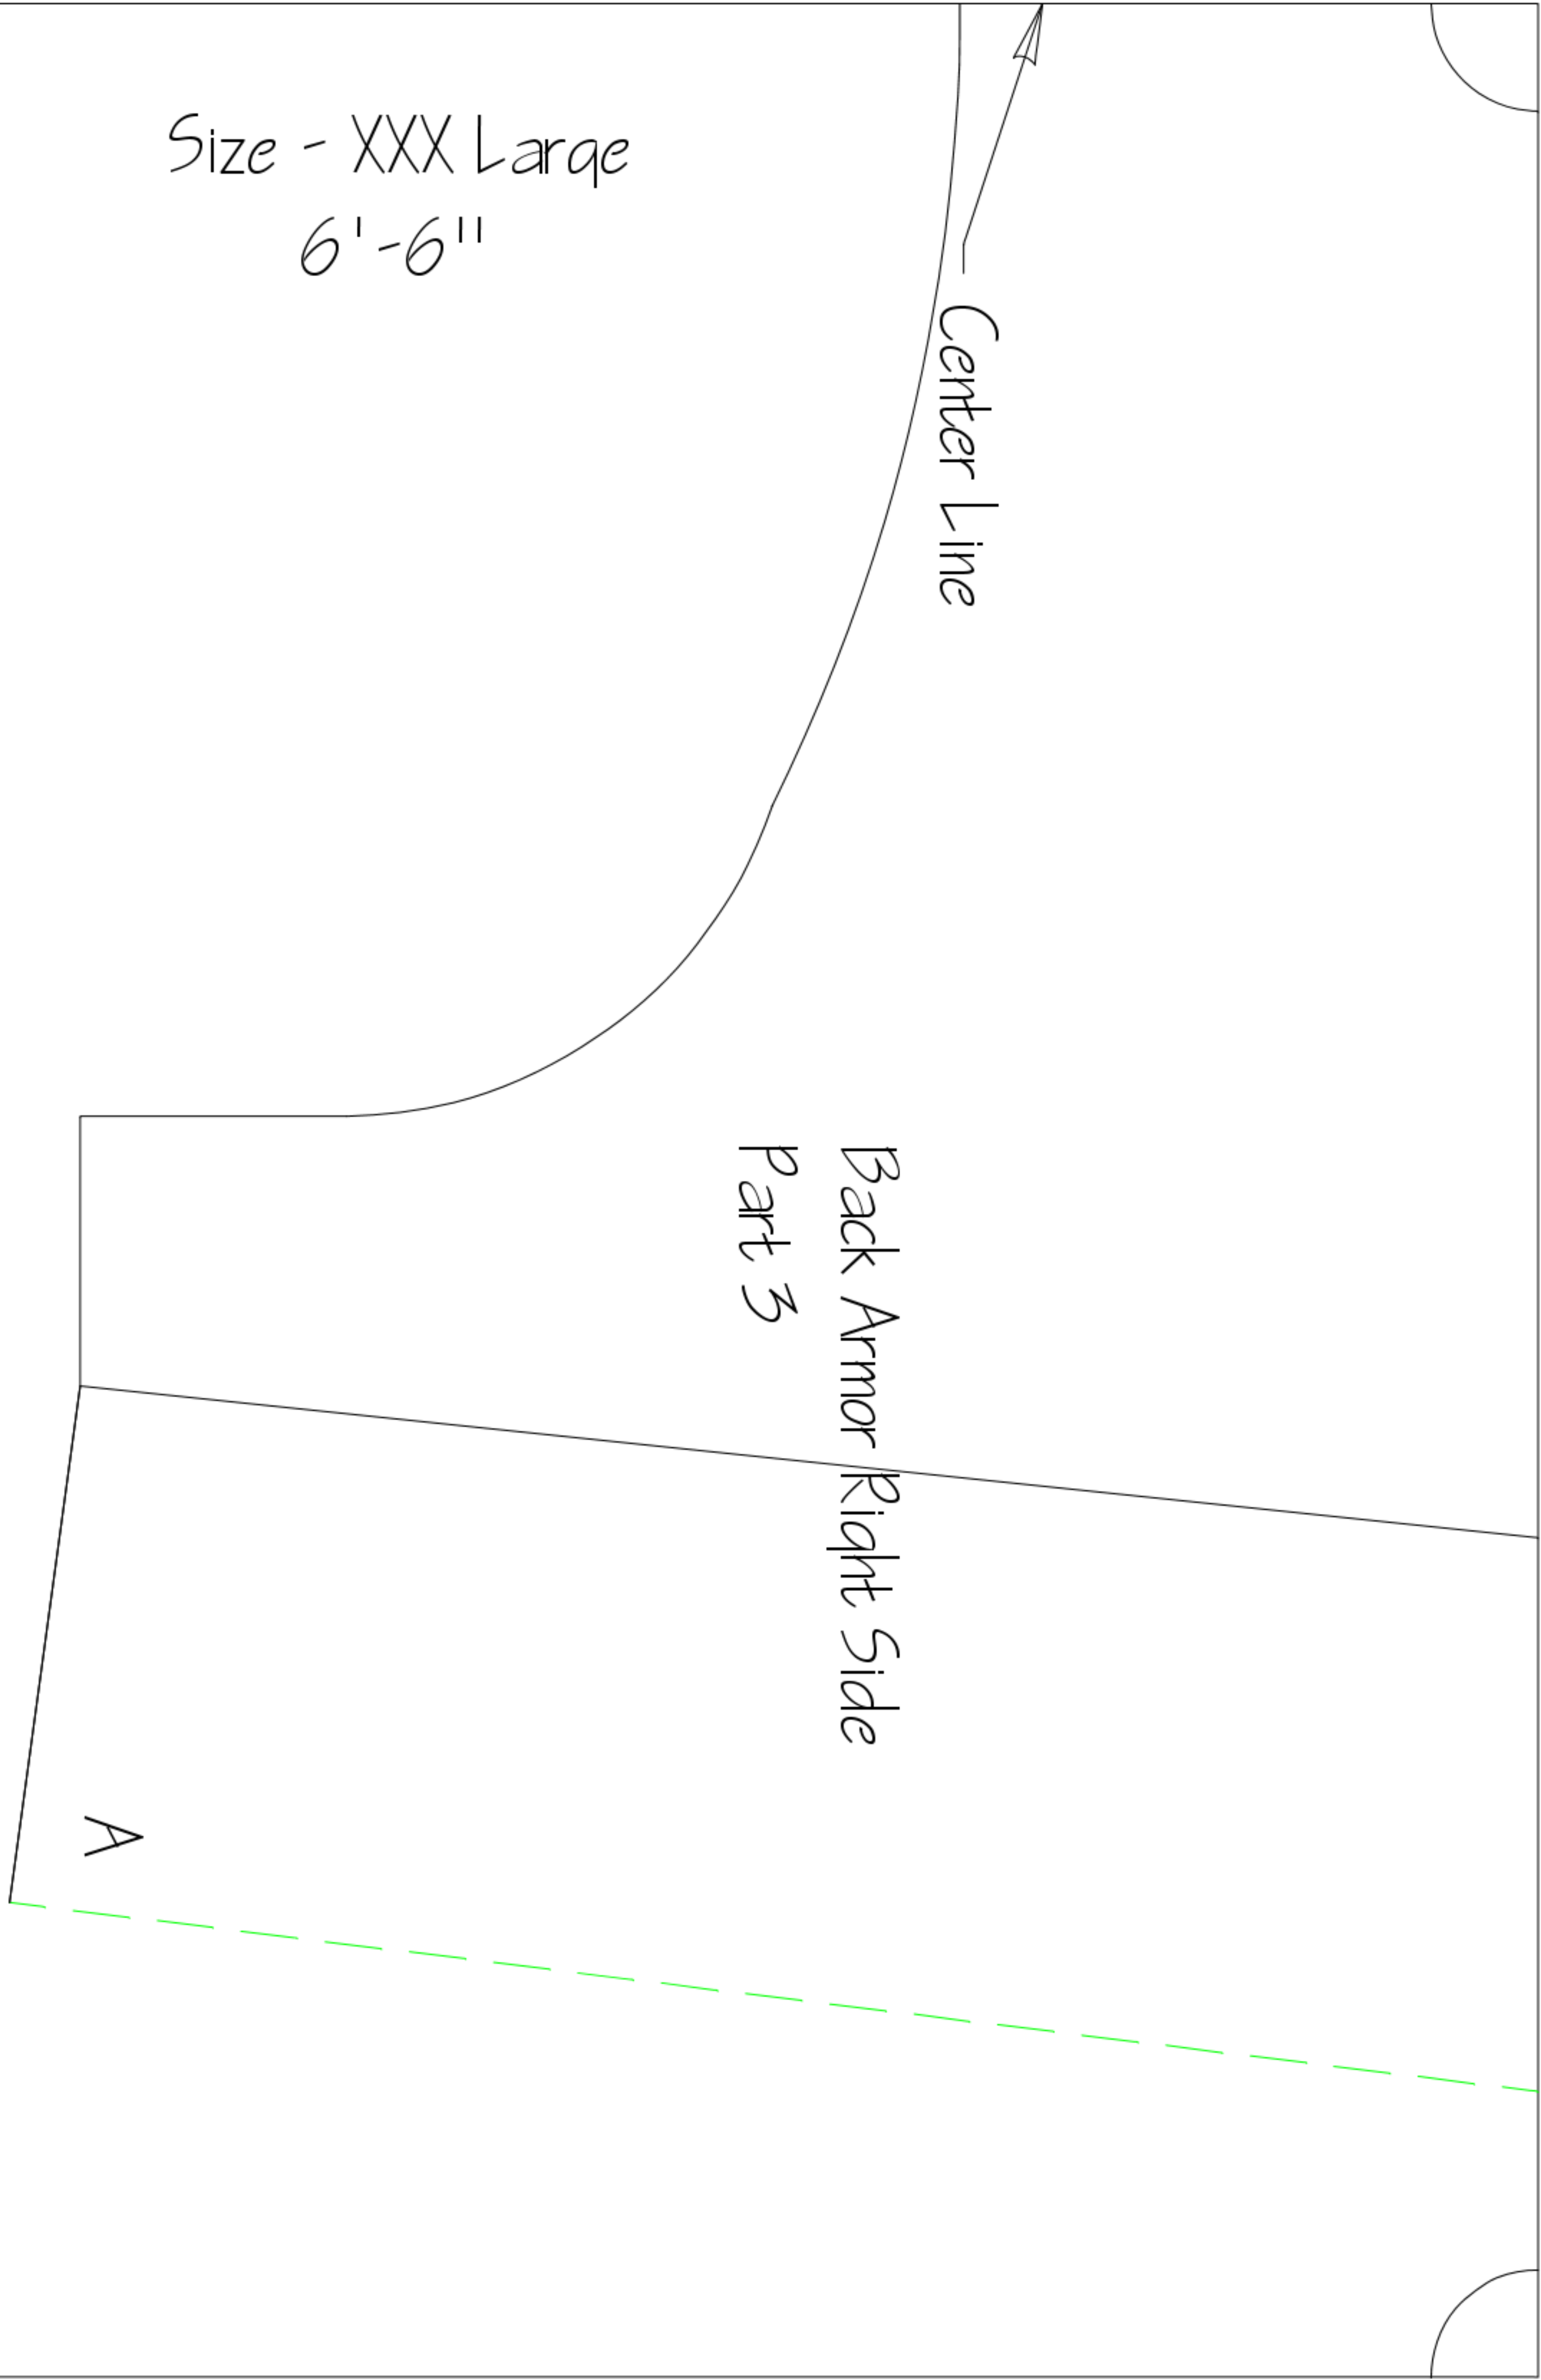

Size - XXX Large

6' - 6''

B

Back Armor Left Side
Part 2

Center Line

Size - XXX Large
6'-6"

Back Armor Left Side
Part 3

Center Line

Size - XXX Large
6'-6"

Size - XXX Large
6'-6"

Center Line

Back Armor Right Side
Part 1

Trim as needed to
match Collar Armor

Back Armor Right Side
Part 2

Center Line

Size - XXX Large
6' - 6''

A

Size - XXX Large
6'-6"

Center Line

Back Armor
Right Side
Part 3

A

Belly Armor Left

Size - XXX Large
6'-6''

Size - XXX Large
6'-6"

Size - XXX Large
6'-6"

Chest Armor Right Side
Part 2

Cod Piece Armor Center

*Size - XXX Large
6' - 6''*

Cod Piece Armor Center Plate

Size - XXX Large

6'-6"

Cod Piece Armor Side View