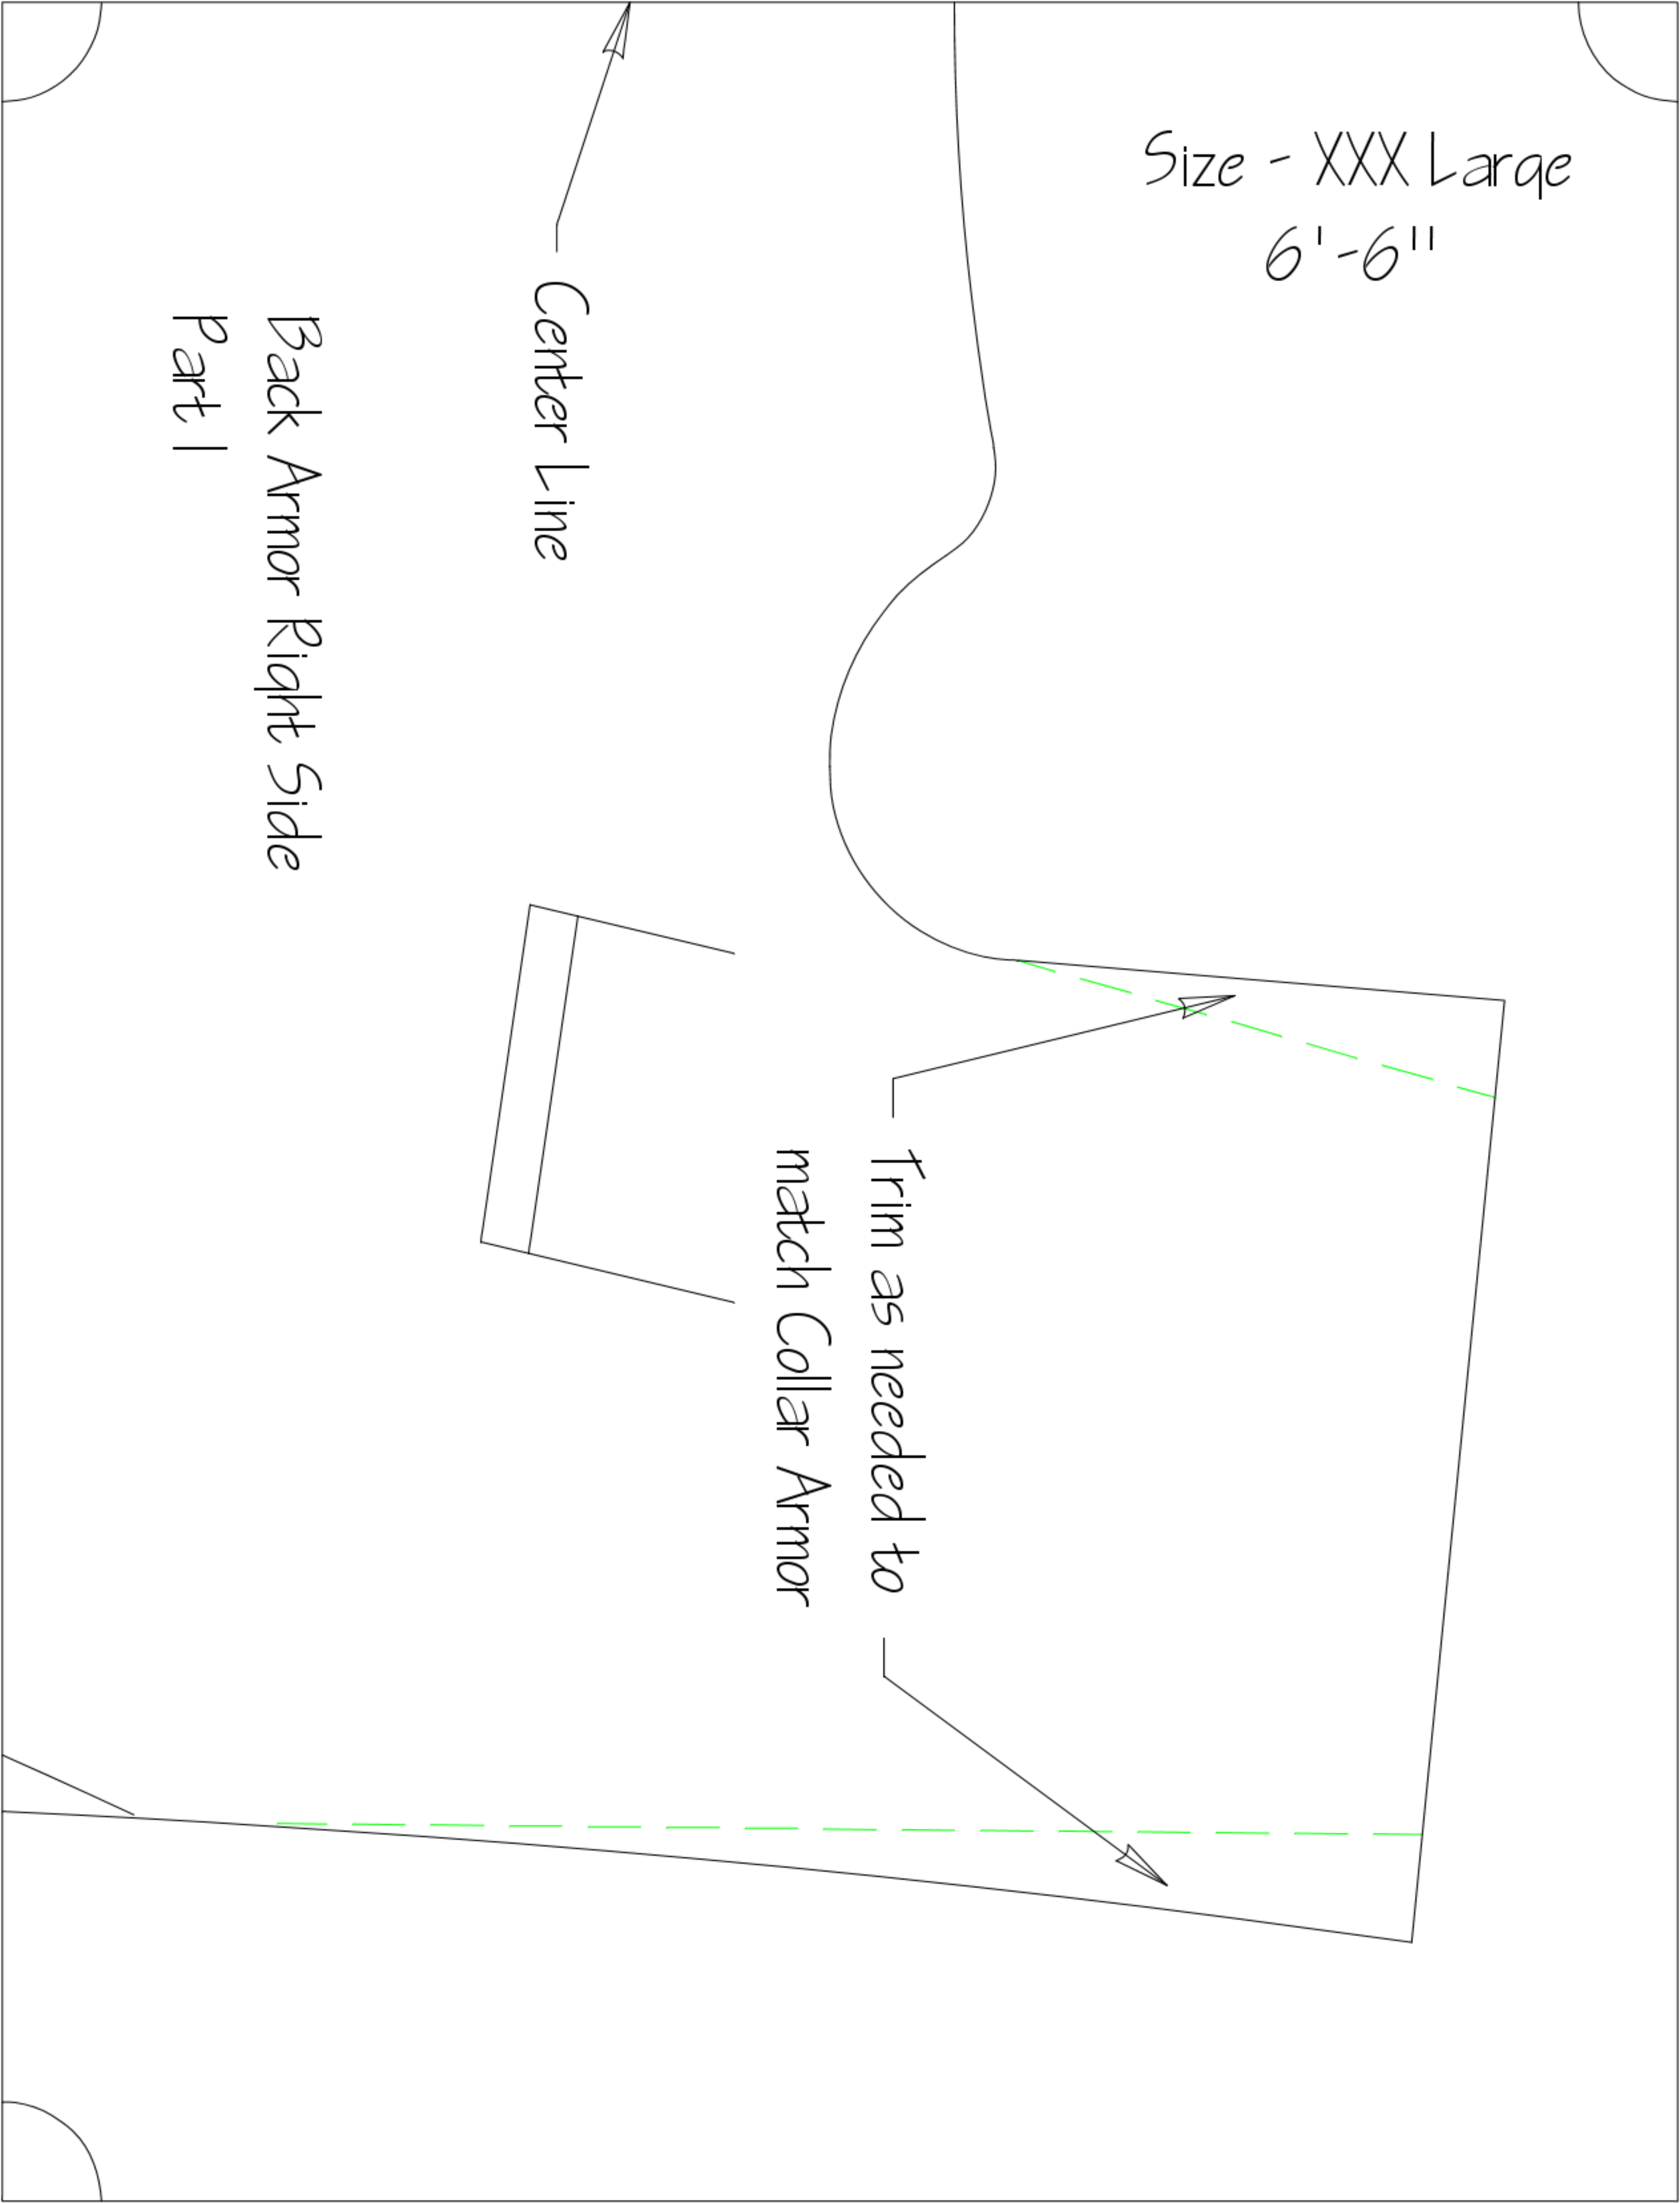

Size - XXX Large

6' - 6''

B

Back Armor Left Side
Part 2

Center Line

Size - XXX Large
6'-6"

Back Armor Left Side
Part 3

Center Line

Size - XXX Large
6'-6"

Size - XXX Large
6'-6"

Center Line

Back Armor Right Side
Part 1

Trim as needed to
match Collar Armor

Back Armor Right Side
Part 2

Center Line

Size - XXX Large
6' - 6''

A

Size - XXX Large
6'-6"

Center Line

Back Armor
Right Side
Part 3

A

Belly Armor Left

Size - XXX Large
6'-6''

Size - XXX Large
6'-6"

Size - XXX Large
6'-6"

Chest Armor Right Side
Part 2

Cod Piece Armor Center

*Size - XXX Large
6' - 6''*

Cod Piece Armor Center Plate

Size - XXX Large

6'-6"

Cod Piece Armor Side View